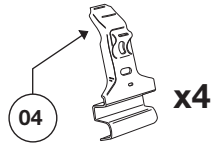

Thule System Kit 003

ACURA Integra 5-dr, 86-89
 HONDA Civic Sedan/Ballade, 84-87
 HONDA Civic Shuttle 4-dr, 84-87
 HONDA Quint Integra 5-dr, 86-89
 HYUNDAI Excel/Presto 4-dr, 86-89
 MITSUBISHI Starion, 85-89
 MITSUBISHI Precis 5-dr, 87-89
 NISSAN Prairie, 84-89
 PLYMOUHT Conquest, 84-86